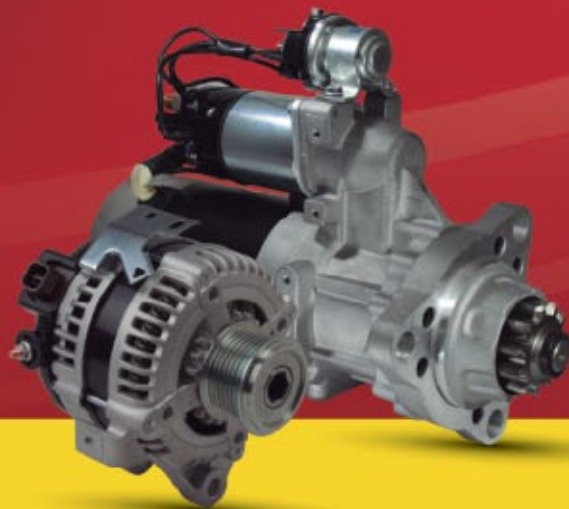

LOS EXPERTOS...
Instalamos productos VALUE
EXIGE CALIDAD EXIGE Value
MARCHAS Y ALTERNADORES

Tu logo | Tus datos

This advertisement block features a black background with white and yellow text. On the right side, there is a photograph of a smiling male technician in a blue uniform. Below the text, there is a yellow horizontal bar containing a small image of an alternator on the left and the text "Tu logo | Tus datos" in large black font.

*Pregunta a tu asesor de ventas por las bases